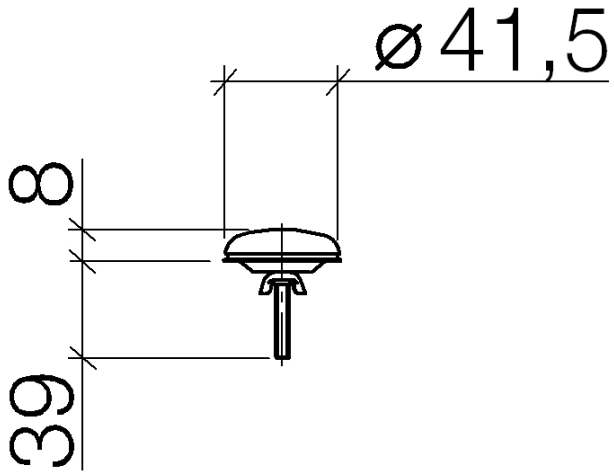

12 715 970

Fits: IMO, LULU, MADISON, MEM, TARA,
CL.1, LISSÉ, VAIA, META, CYO

	Brushed Dark Platinum	12 715 970-99
	Chrome	12 715 970-00
	brushed chrome	12 715 970-04
	Brushed Platinum	12 715 970-06
	Platinum	12 715 970-08
	Durabrand (23kt Gold)	12 715 970-09
	Dark Chrome	12 715 970-19
	Light Gold	12 715 970-26
	Brushed Light Gold	12 715 970-27
	Brushed Durabrand (23kt Gold)	12 715 970-28
	Matte Black	12 715 970-33
	Brushed Bronze	12 715 970-42
	Brushed Champagne (22kt Gold)	12 715 970-46
	Champagne (22kt Gold)	12 715 970-47
	Brushed Chrome	12 715 970-93

Cover for tap hole - Brushed Dark Platinum

IMO

12 715 970

12 715 970

12 715 970

Parts for other
finishes can be found
here: [Chrome](#)